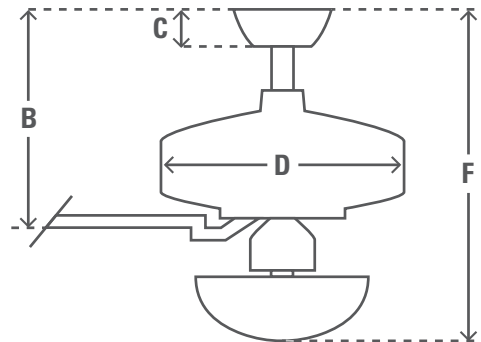

# 132cm (52") CLAUDETTE

PRODUCT SPECIFICATION SHEET

Family Name Claudette

Model #	50652		
EAN Code	0049694506528		
Voltage	240v/50Hz		
Housing Finish	Polished Nickel		
Blade Finishes	Light Greyed Oak/Drifted Oak		
Number of Blades	5		
Blade Material	Composite		
Light Socket Type	Two E27 Sockets		
Bulbs	Not Included		
Motor Size (mm)	172mm x 20mm		
Downrods Included	in	cm	
	4"	10.2	
	2"	5.1	
Net Weight	lbs	kgs	
	23.5	10.7	

ENERGY INFORMATION

Airflow (m <sup>3</sup> /s)	2.35
CFM at High	4987
RPM	171
Noise Level	< 46dba overall < 36dba motor
Energy Use (W)	78

FAN DIMENSIONS

	in	cm
(B) Ceiling to Bottom of Blade	9.0	22.7
(C) Ceiling to Bottom of Canopy	2.8	7.1
(D) Width of Fan Body	9.0	22.9
(F) Ceiling to Bottom of Light	13.7	34.7